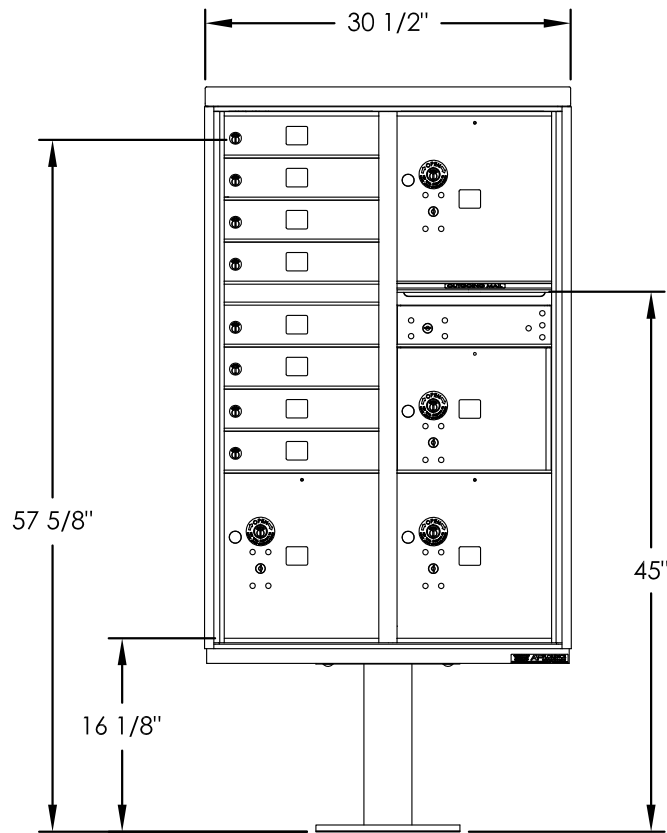

vital™ Cluster Box Unit - Type VI

FRONT VIEW

SIDE VIEW

PEDESTAL

PEDESTAL BASE
BOLT PATTERN

DOOR CHART

DOOR TYPE	DIMENSION (HEIGHT x WIDTH)
TENANT	3-3/8"x12-13/16"
10" PARCEL	10-1/4"x12-13/16"
13" PARCEL	13-3/4"x12-13/16"
OUTGOING SLOT	3/4"x11-3/4"

NOTES:

1. This unit is approved for USPS and private applications.
2. Decorative mailbox accessories sold separately and are USPS Approved products.
3. Pedestal should be installed with included Rubber Pad; mounting hardware not included, refer to installation manual for recommendations.
4. Florence "F" series CBU is Officially Licensed by USPS:
License#CDSEQ-08-B-0012