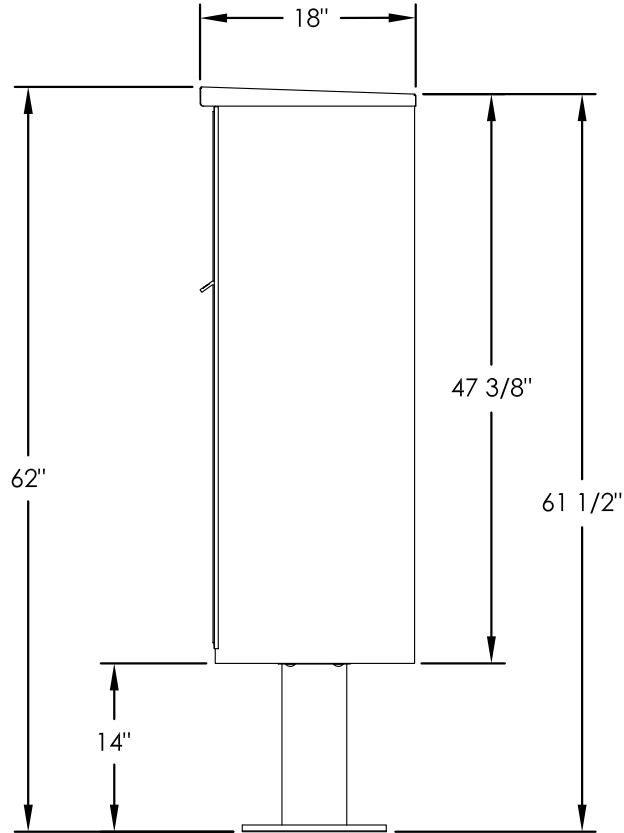

vital™ Cluster Box Unit - Type VI

FRONT VIEW

SIDE VIEW

PEDESTAL

PEDESTAL BASE
BOLT PATTERN

DOOR CHART

DOOR TYPE	DIMENSION (HEIGHT x WIDTH)
TENANT	3-3/8"x12-13/16"
10" PARCEL	10-1/4"x12-13/16"
13" PARCEL	13-3/4"x12-13/16"
OUTGOING SLOT	3/4"x11-3/4"