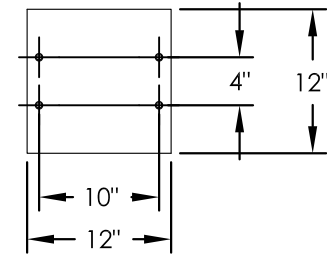

vital™ Cluster Box Unit - Type VI

FRONT VIEW

SIDE VIEW

PEDESTAL

PEDESTAL BASE
BOLT PATTERN

DOOR CHART

DOOR TYPE	DIMENSION (HEIGHT x WIDTH)
TENANT	3-3/8"x12-13/16"
10" PARCEL	10-1/4"x12-13/16"
13" PARCEL	13-3/4"x12-13/16"
OUTGOING SLOT	3/4"x11-3/4"

NOTES:

1. This unit is approved for USPS and private applications.
2. Decorative mailbox accessories sold separately and are USPS Approved products.
3. Pedestal should be installed with included Rubber Pad; mounting hardware not included, refer to installation manual for recommendations.
4. Florence "F" series CBU is Officially Licensed by USPS:
License#CDSEQ-08-B-0012