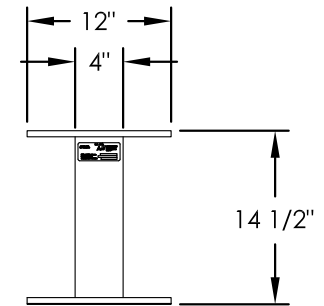

vital™ Cluster Box Unit - Type VI

FRONT VIEW

SIDE VIEW

PEDESTAL

PEDESTAL BASE
BOLT PATTERN

DOOR CHART

DOOR TYPE	DIMENSION (HEIGHT x WIDTH)
TENANT	3-3/8"x12-13/16"
10" PARCEL	10-1/4"x12-13/16"
13" PARCEL	13-3/4"x12-13/16"
OUTGOING SLOT	3/4"x11-3/4"

NOTES:

1. This unit is approved for USPS and private applications.
2. Decorative mailbox accessories sold separately and are USPS Approved products.
3. Pedestal should be installed with included Rubber Pad; mounting hardware not included, refer to installation manual for recommendations.
4. Florence "F" series CBU is Officially Licensed by USPS:
License#CDSEQ-08-B-0012