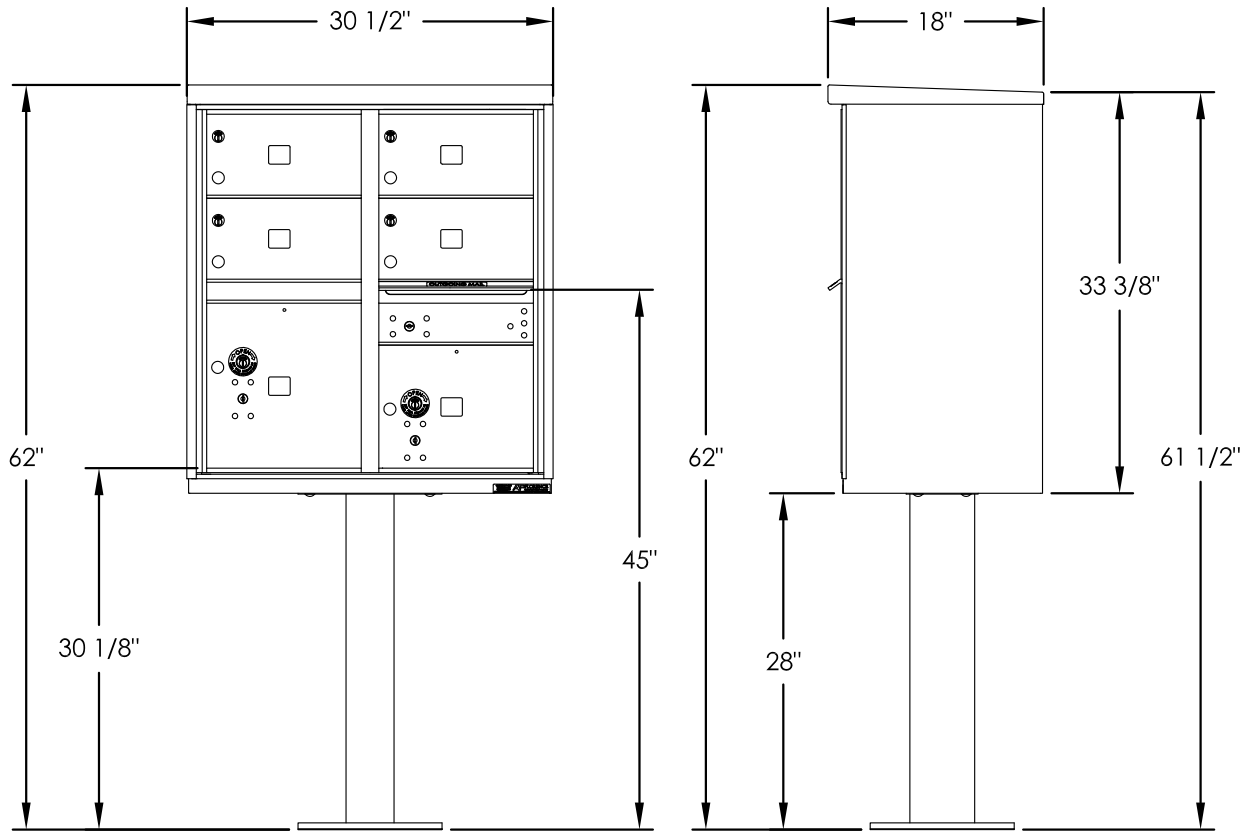

vital™ Cluster Box Unit - Type V

FRONT VIEW

SIDE VIEW

PEDESTAL

PEDESTAL BASE
BOLT PATTERN

DOOR CHART

DOOR TYPE	DIMENSION (HEIGHT x WIDTH)
TENANT	6-3/4" x 12-13/16"
10" PARCEL	10-1/4"x12-13/16"
13" PARCEL	13-3/4"x12-13/16"
OUTGOING SLOT	3/4"x11-3/4"

NOTES:

1. This CBU unit is approved for USPS and private applications.
2. Decorative mailbox accessories sold separately and are USPS Approved products.
3. CBU pedestal should be installed with included Rubber Pad; mounting hardware not included, refer to installation manual for recommendations.
4. The Florence "F" series CBU is Officially Licensed by USPS:
License#CDSEQ-08-B-0012