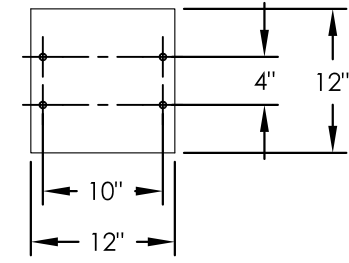

vital™ Cluster Box Unit - Type V

FRONT VIEW

SIDE VIEW

PEDESTAL

PEDESTAL BASE
BOLT PATTERN

DOOR CHART

DOOR TYPE	DIMENSION (HEIGHT x WIDTH)
TENANT	6-3/4" x 12-13/16"
10" PARCEL	10-1/4"x12-13/16"
13" PARCEL	13-3/4"x12-13/16"
OUTGOING SLOT	3/4"x11-3/4"

NOTES:

1. This CBU unit is approved for USPS and private applications.
2. Decorative mailbox accessories sold separately and are USPS Approved products.
3. CBU pedestal should be installed with included Rubber Pad; mounting hardware not included, refer to installation manual for recommendations.
4. The Florence "F" series CBU is Officially Licensed by USPS:
License#CDSEQ-08-B-0012