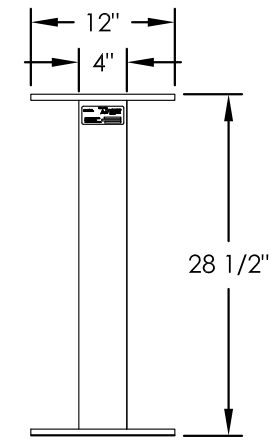

vital™ Cluster Box Unit - Type V

FRONT VIEW

SIDE VIEW

PEDESTAL

PEDESTAL BASE
BOLT PATTERN

DOOR CHART

DOOR TYPE	DIMENSION (HEIGHT x WIDTH)
TENANT	6-3/4" x 12-13/16"
10" PARCEL	10-1/4"x12-13/16"
13" PARCEL	13-3/4"x12-13/16"
OUTGOING SLOT	3/4"x11-3/4"